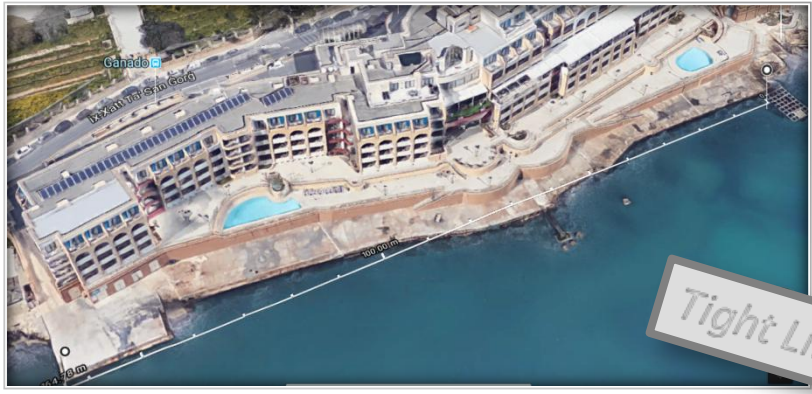

# KSFA Doubles League

[www.ksfamalta.com](http://www.ksfamalta.com)

Match # 2  
Date: 11/02/18  
Venue: San Gorg  
Meet Time: 6:00  
Duration: 7:00 – 11:00

League Vouchers Sponsored by MISTER FISH.  
League Trophies Sponsored by al Legna  
Biggest Fish Trophy Sponsored by MARINDEX.